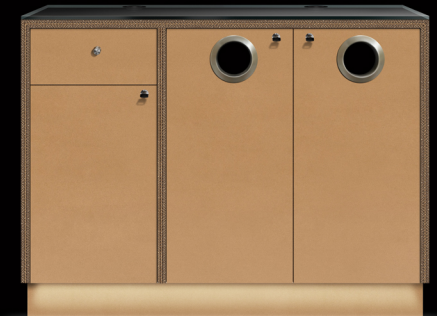

It has one drawer for utensils and condiments, and three cupboards for supplies, water tanks, used coffee grounds and trash.

Optional glass countertop and lighting configurations.

Coffee Corner ECO

Coffee Corner ECO BASIC